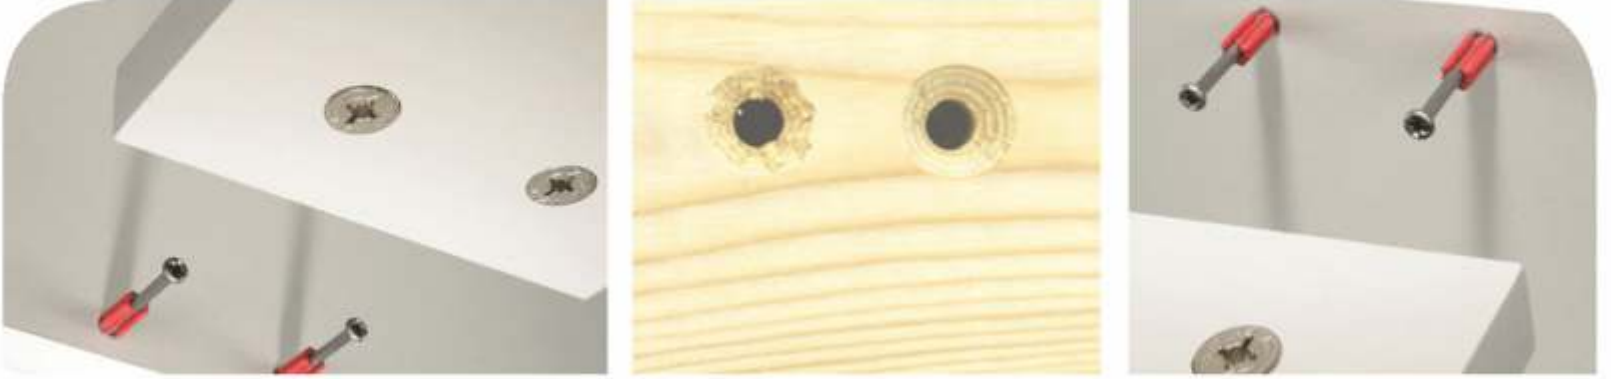

TECHNICAL SPECIFICATIONS

FULL
OTOMOTİK
Avanos
5x21

Tabla Uzunluk Ebadi/ Table Length Size	190 cm
Delme Kapasitesi/Drilling Capacity	32mmx64mm
Motor Gücü/Motor Power	1.5hp 3000/devir/dk
Ağırlık/Weight	900 kg